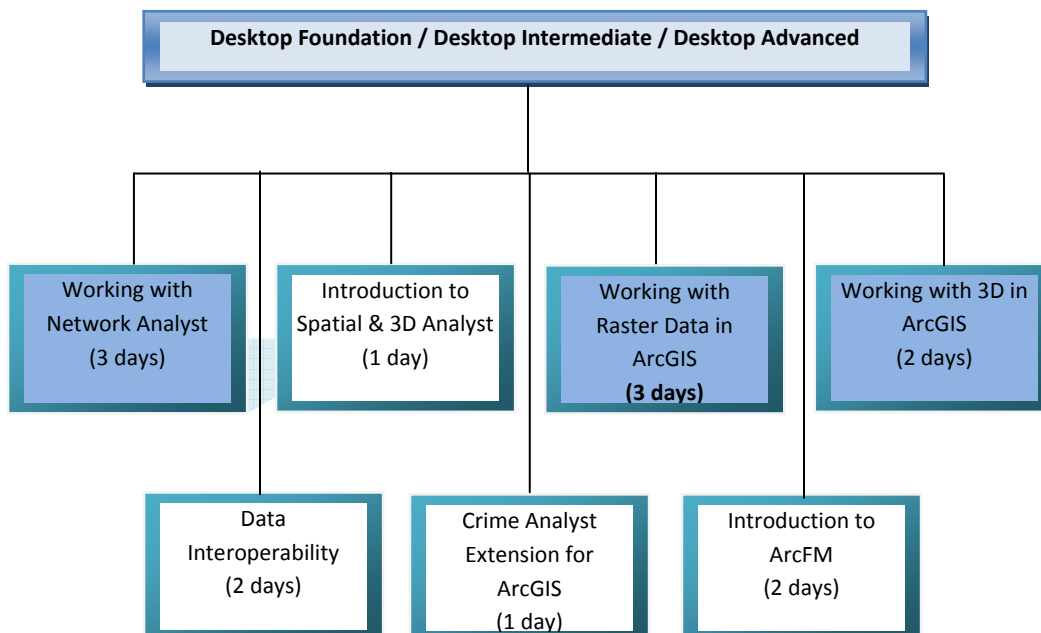

Learning paths and course offerings (version 9.x courses)-July – December 2010

ArcGIS Desktop - White boxes = 'By Request'

Desktop Foundation

Desktop Intermediate

Desktop Advanced

Desktop Extensions - White boxes = 'By Request'

ArcGIS Server - White boxes = 'By Request'

Database Management

Applications Development - White boxes = 'By Request'

Desktop Foundation – May be a requirement

Mobile GIS - White boxes = 'By Request'

Desktop Foundation – May be a requirement