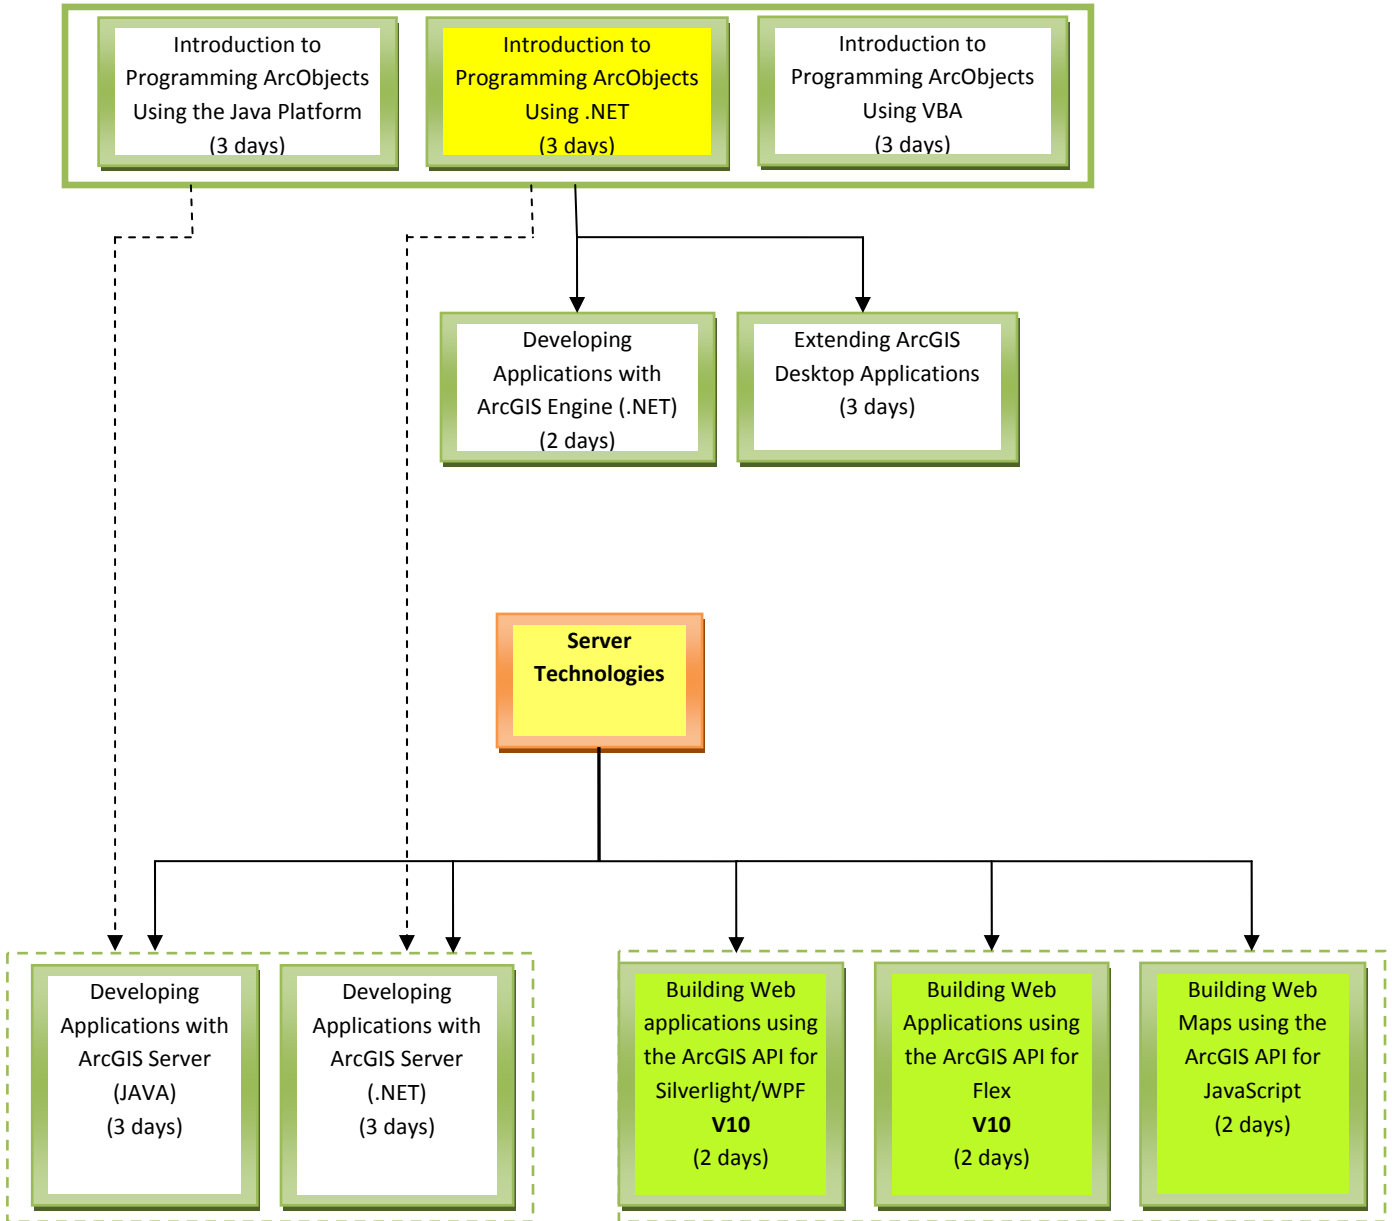

ArcGIS Server - White boxes = 'By Request'

Database Management

Applications Development - White boxes = 'By Request'

Desktop Foundation – May be a requirement

Mobile GIS - White boxes = 'By Request'

Desktop Foundation – May be a requirement

ArcGIS Version 10 Courses