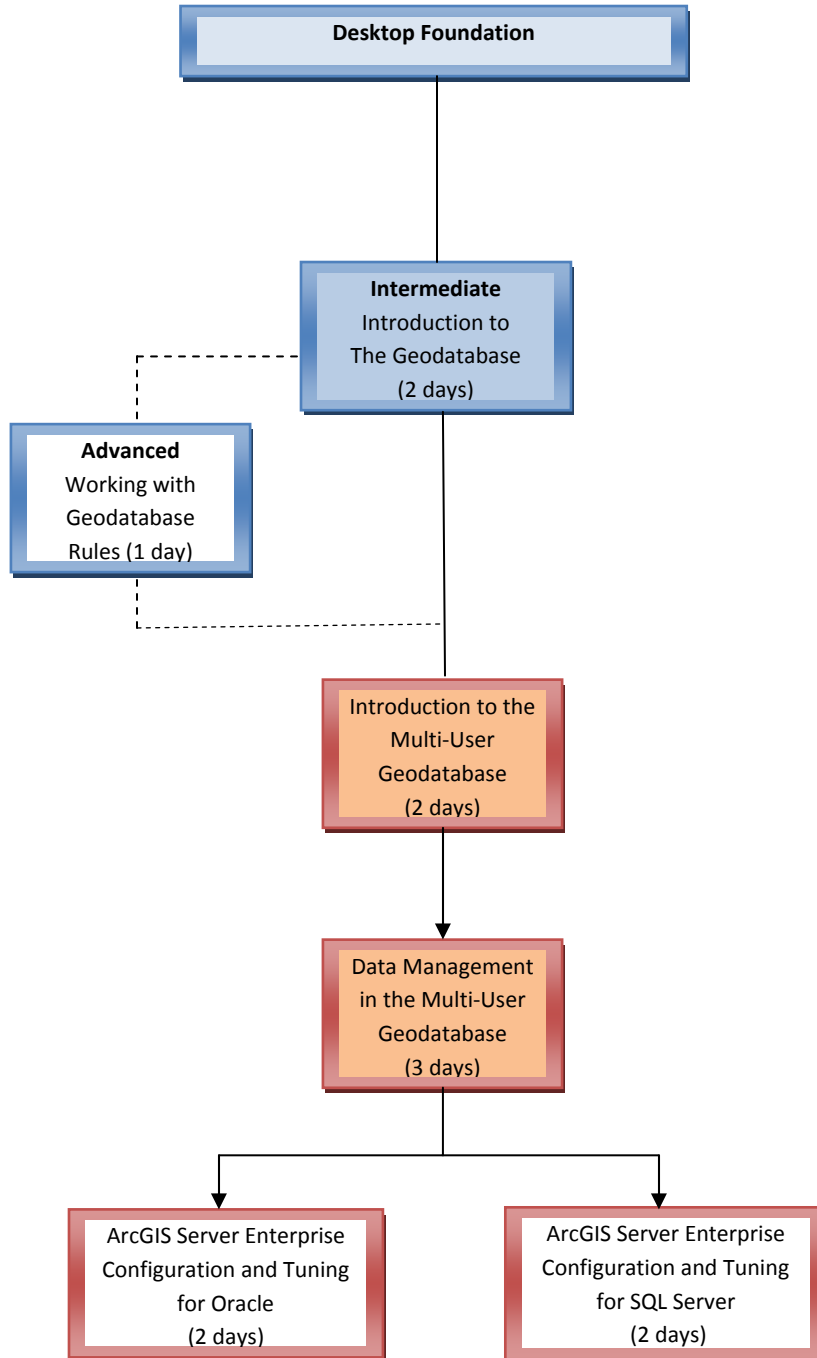

Learning paths and course offerings (version 9.x courses)-July – December 2010

ArcGIS Desktop - White boxes = 'By Request'

Desktop Foundation

Desktop Intermediate

Desktop Advanced

Desktop Extensions - White boxes = 'By Request'

ArcGIS Server - White boxes = 'By Request'

Database Management

Applications Development - White boxes = 'By Request'

Desktop Foundation – May be a requirement

Mobile GIS - White boxes = 'By Request'

Desktop Foundation – May be a requirement

ArcGIS Version 10 Courses