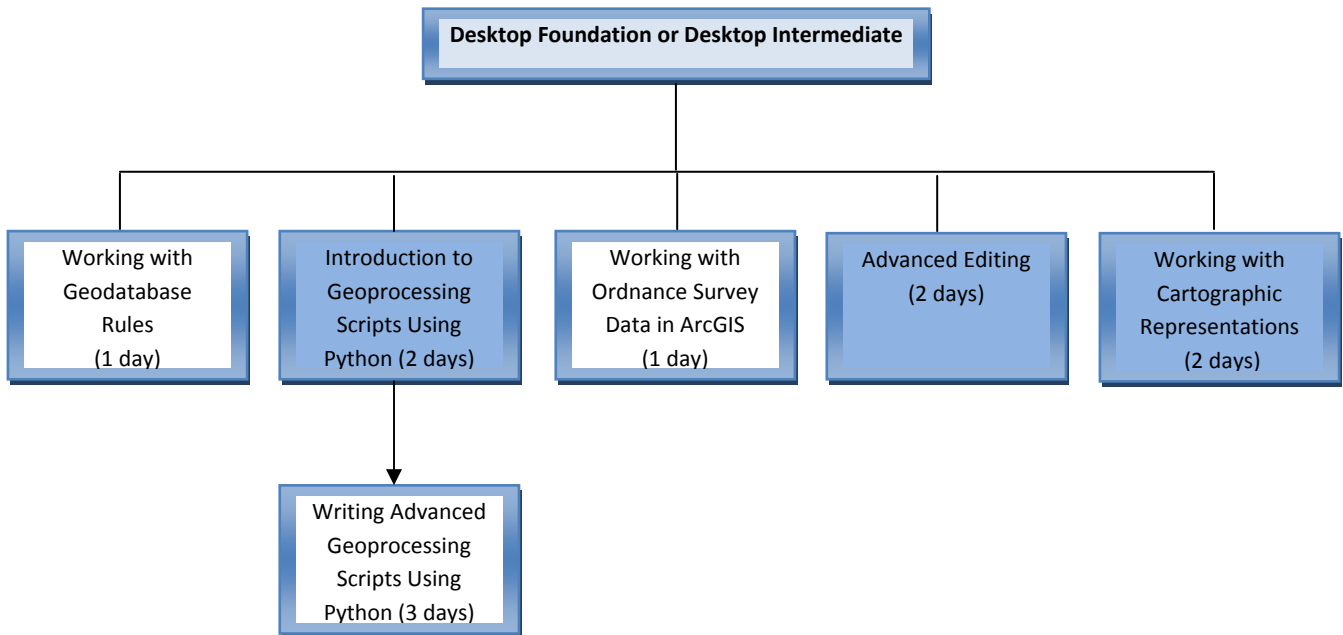

Desktop Advanced