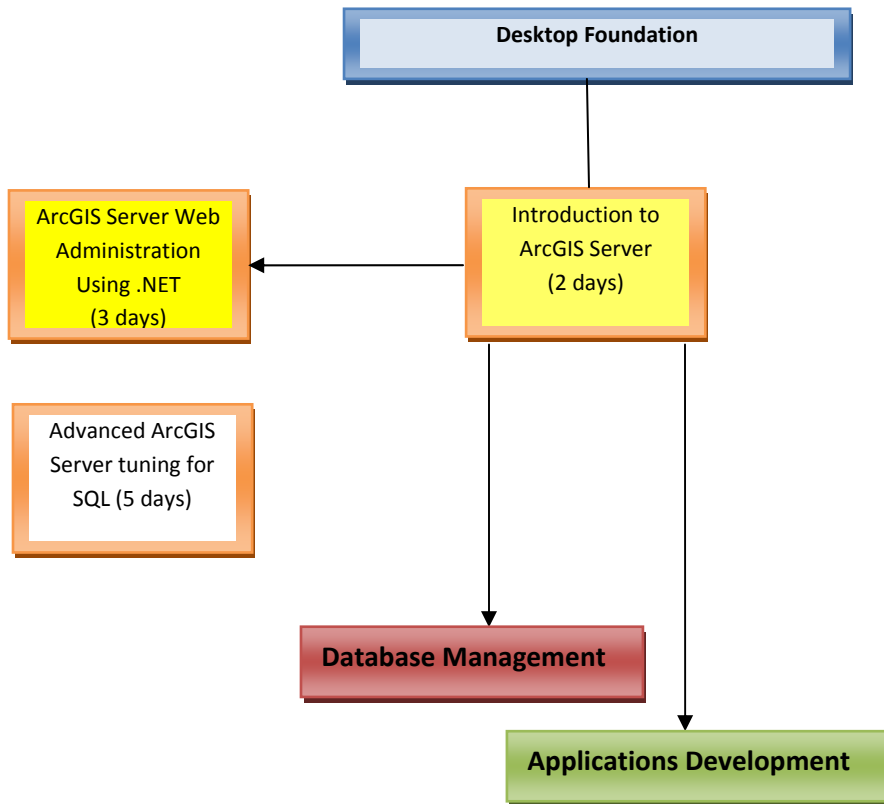

Learning paths and course offerings (version 9.x courses)-July – December 2010

ArcGIS Desktop - White boxes = 'By Request'

Desktop Foundation

Desktop Intermediate

Desktop Advanced

Desktop Extensions - White boxes = 'By Request'

ArcGIS Server - White boxes = 'By Request'

Database Management

Applications Development - White boxes = 'By Request'

Desktop Foundation – May be a requirement

Mobile GIS - White boxes = 'By Request'

Desktop Foundation – May be a requirement

ArcGIS Version 10 Courses